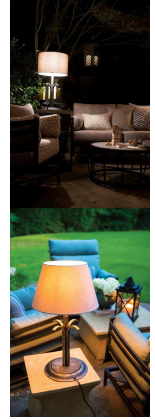

Peak Season McDaniel Table Lamp

SKU: PS-6073601-0131000

MSRP: \$202.00

Peak Season McDaniel Table Lamp

McDaniel Table Lamp features hand painted body in Soapstone made of ecoated steel with weighted base. Comes with glass globe and stainless steel pull. Uses LEB light bulbs only and must be plugged in for power.

Coordinates with universal lamp shades in 10010348 Cast Ash, 10010349 Heather Beige, 10010350 Canvas Canvas

Finish: Soapstone

Collection Name: Outdoor Lamps

Material: Ecoated Steel